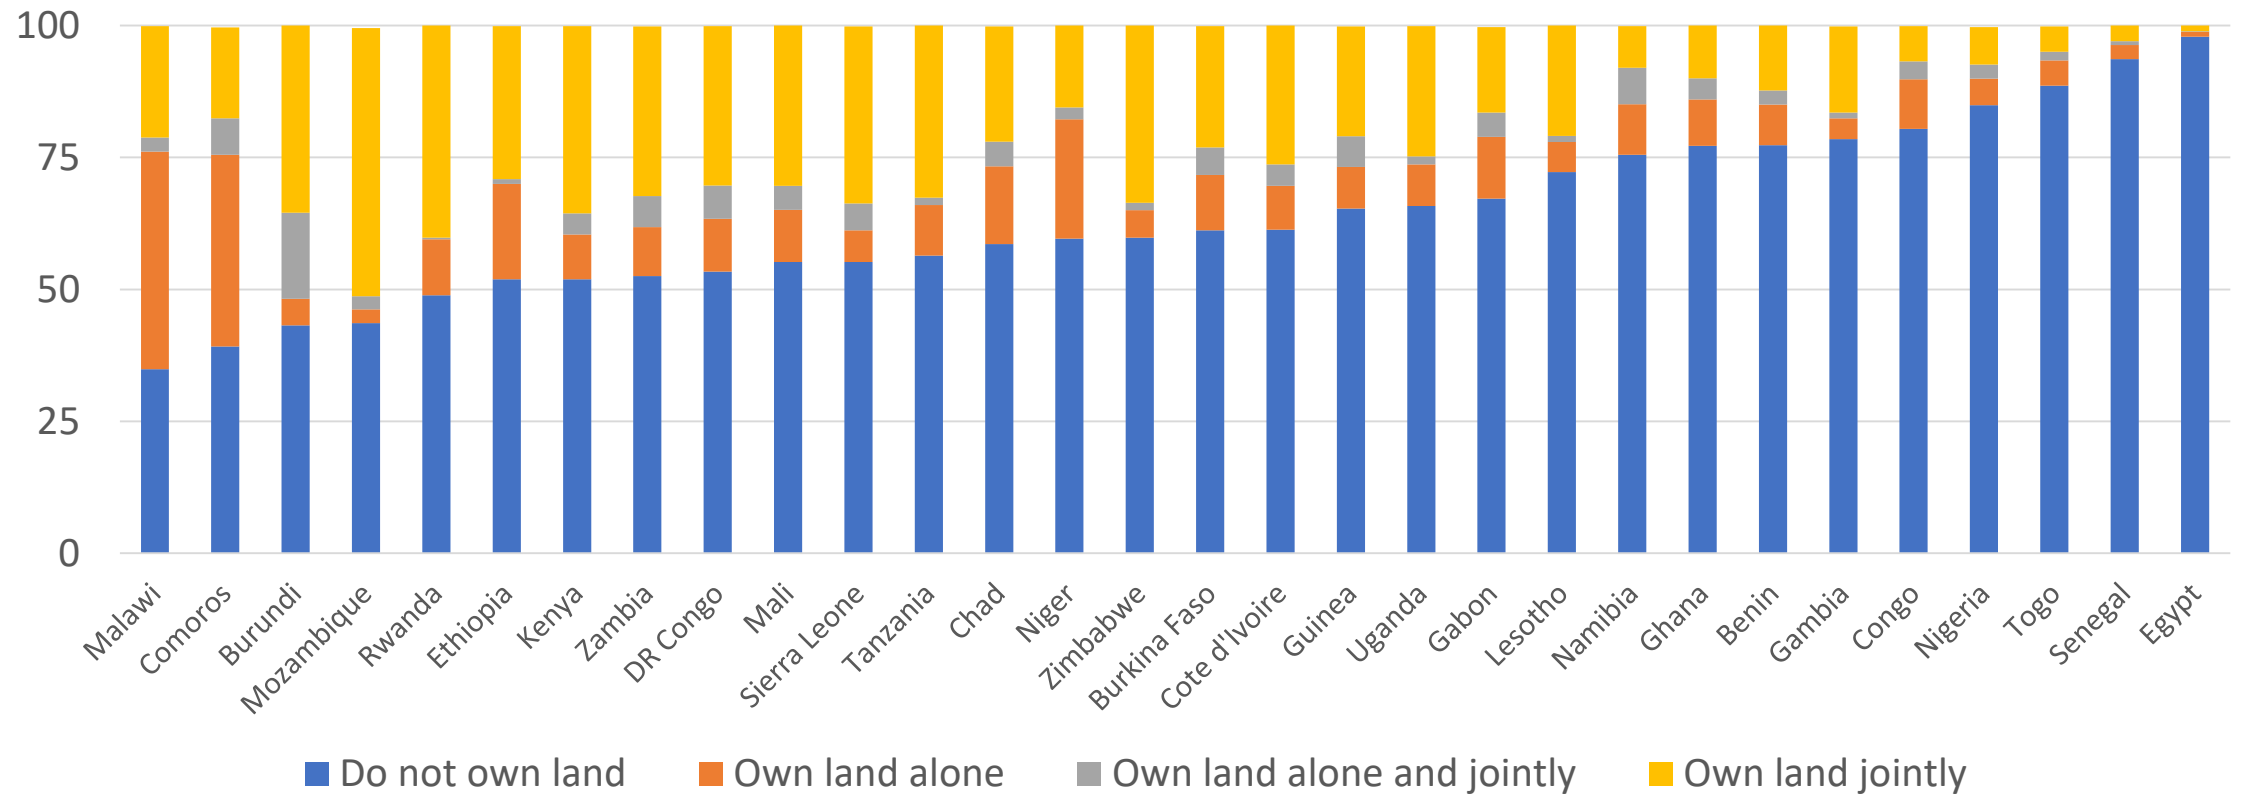

Thokozile Ruzvidzo

Director

Gender, Poverty and Social Policy Division

ECA

Literacy among Women in Rural Areas

Women's Literacy Status in Rural Areas (2010-2016)

Immunization in Rural Areas

% Children in rural areas who received all 8 basic vaccinations (2010-2016)

Women's Relative Earnings in Rural Areas

Relative Spousal Earnings in Rural Areas (2008-2016) DHS

Asset Ownership among Rural Women in Africa

Land Ownership (%) among Rural Women (2010-2017) DHS

Self-Employed Women in Agriculture

Self-Employment by Women in Agricultural Work (%) DHS (2010-2017)