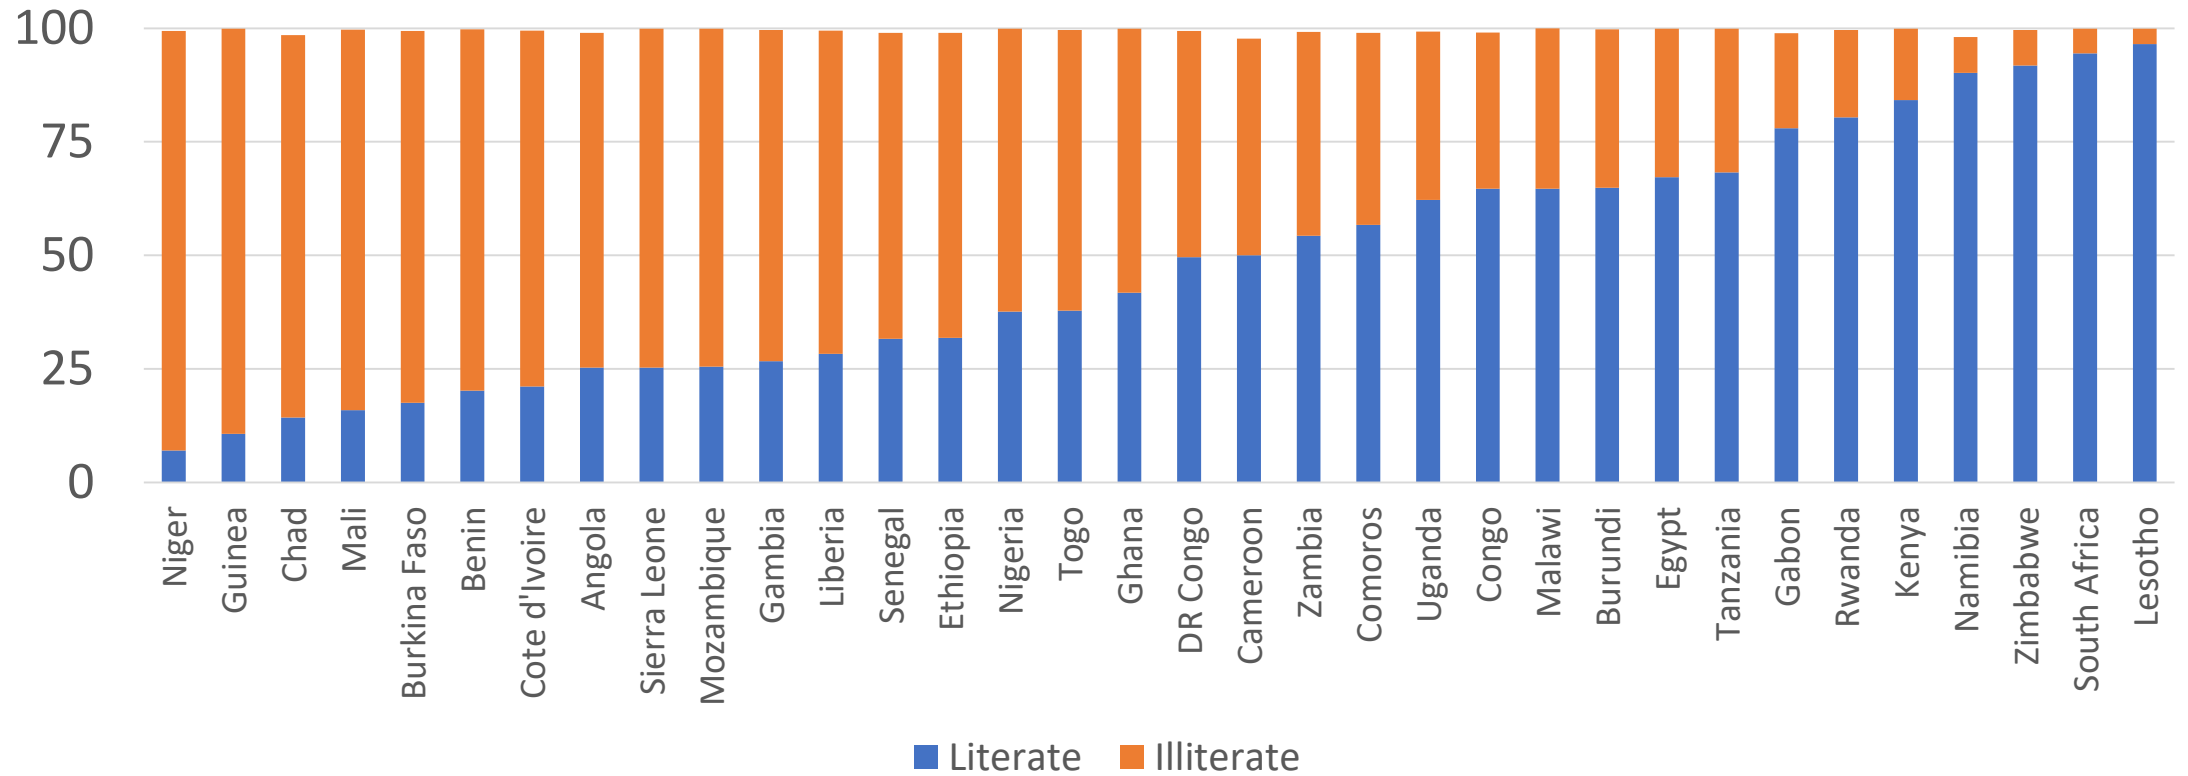

Thokozile Ruzvidzo

Director

Gender, Poverty and Social Policy Division

ECA

Literacy among Women in Rural Areas

Women's Literacy Status in Rural Areas (2010-2016)

Immunization in Rural Areas

% Children in rural areas who received all 8 basic vaccinations (2010-2016)

Women's Relative Earnings in Rural Areas

Relative Spousal Earnings in Rural Areas (2008-2016) DHS

Asset Ownership among Rural Women in Africa

Land Ownership (%) among Rural Women (2010-2017) DHS

Self-Employed Women in Agriculture