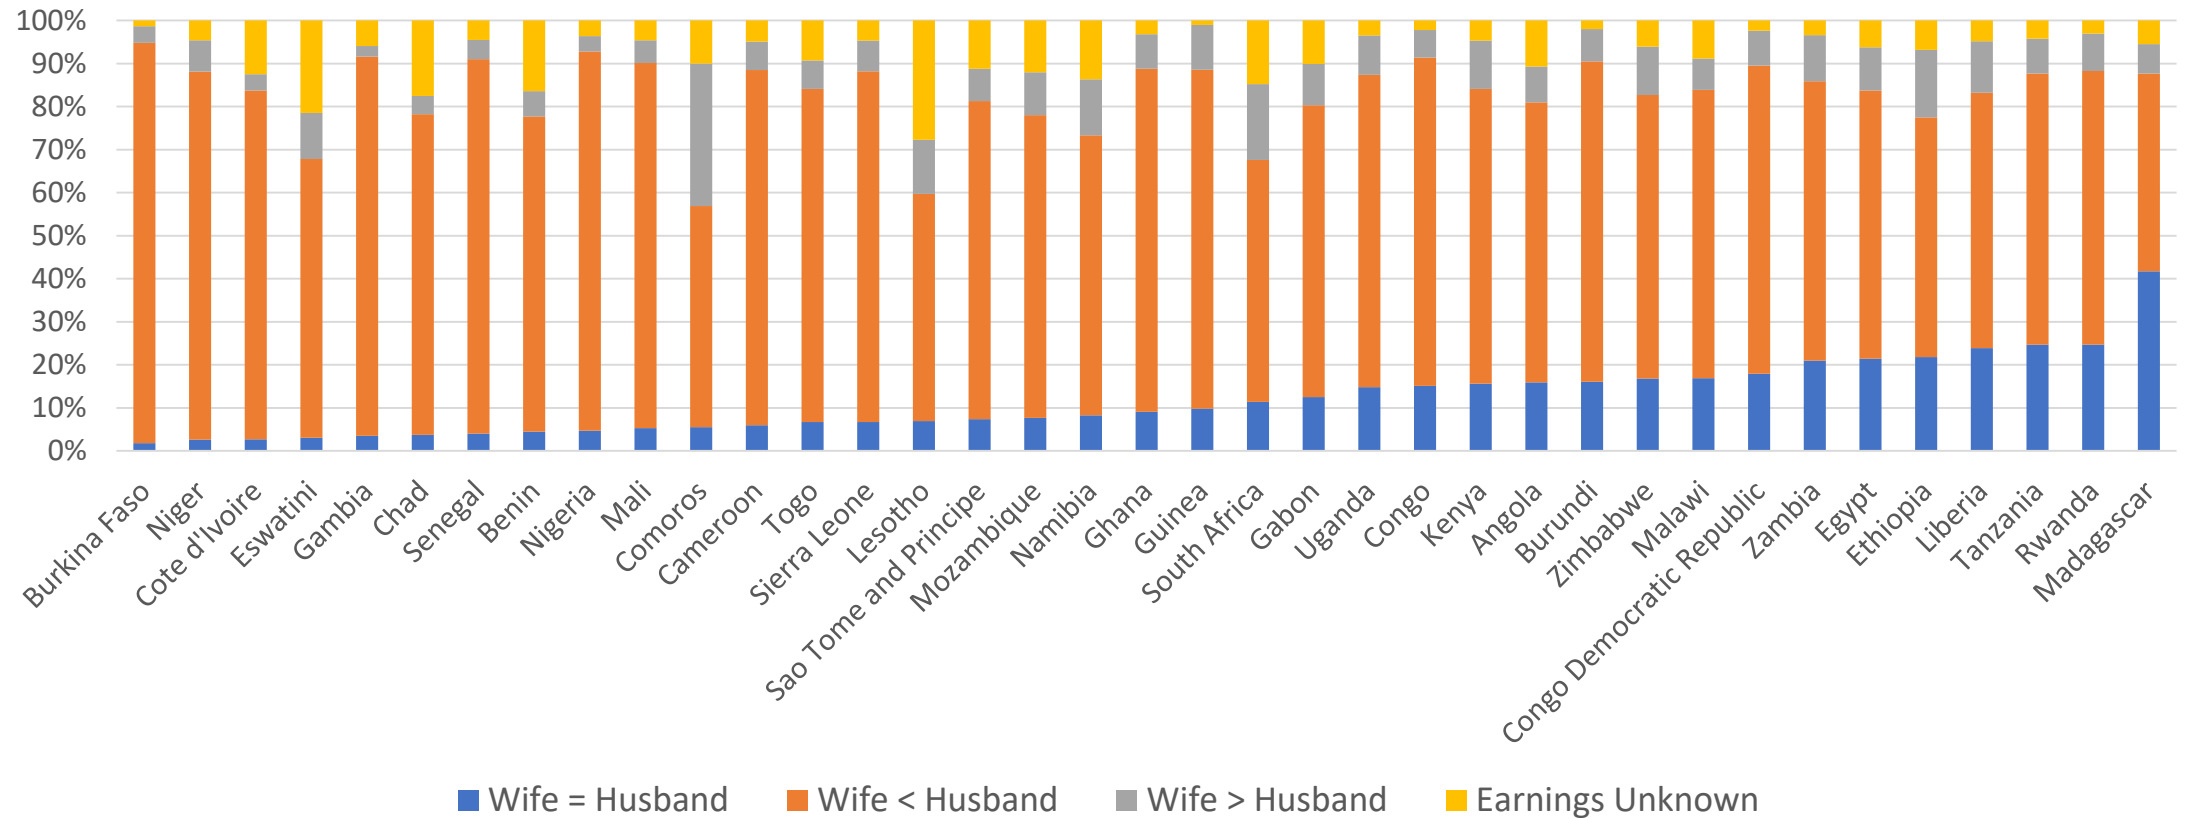

Thokozile Ruzvidzo

Director

Gender, Poverty and Social Policy Division

ECA

Literacy among Women in Rural Areas

Women's Literacy Status in Rural Areas (2010-2016)

Immunization in Rural Areas

% Children in rural areas who received all 8 basic vaccinations (2010-2016)

Women's Relative Earnings in Rural Areas

Relative Spousal Earnings in Rural Areas (2008-2016) DHS

Asset Ownership among Rural Women in Africa

Land Ownership (%) among Rural Women (2010-2017) DHS

Self-Employed Women in Agriculture