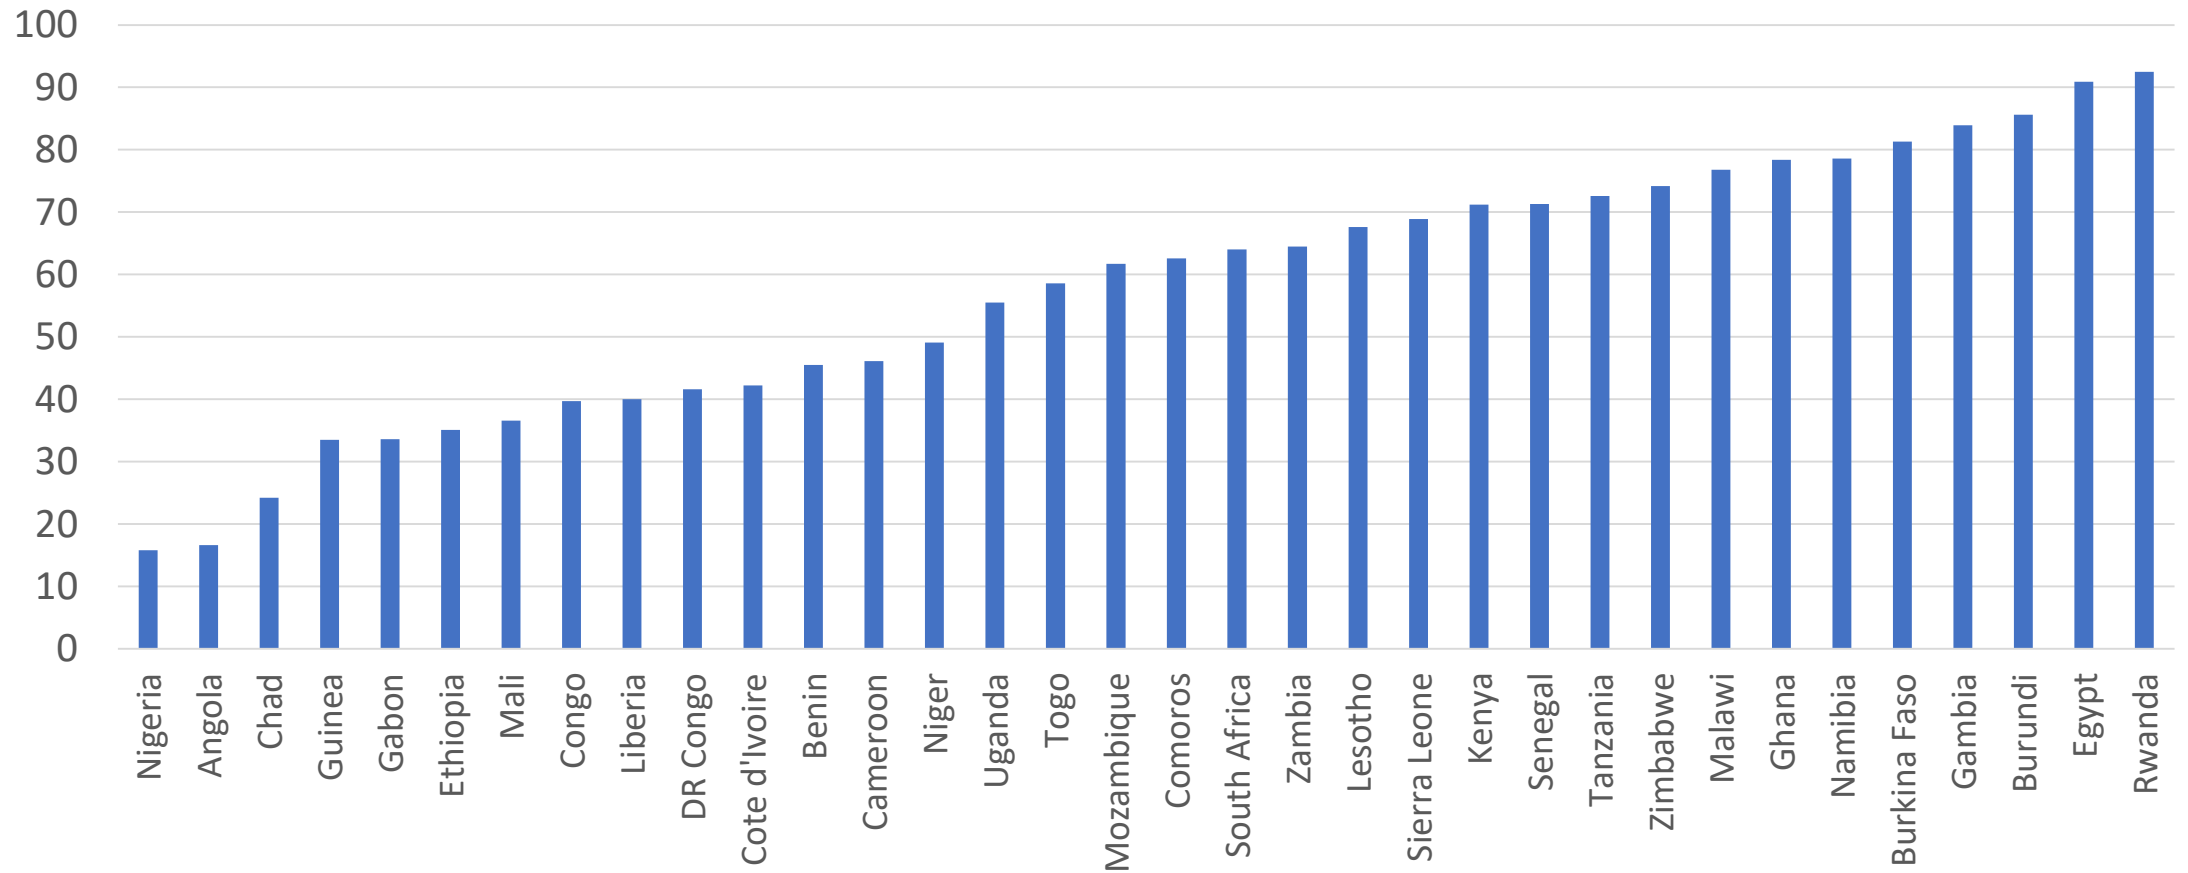

Thokozile Ruzvidzo

Director

Gender, Poverty and Social Policy Division

ECA

Literacy among Women in Rural Areas

Women's Literacy Status in Rural Areas (2010-2016)

Immunization in Rural Areas

% Children in rural areas who received all 8 basic vaccinations (2010-2016)